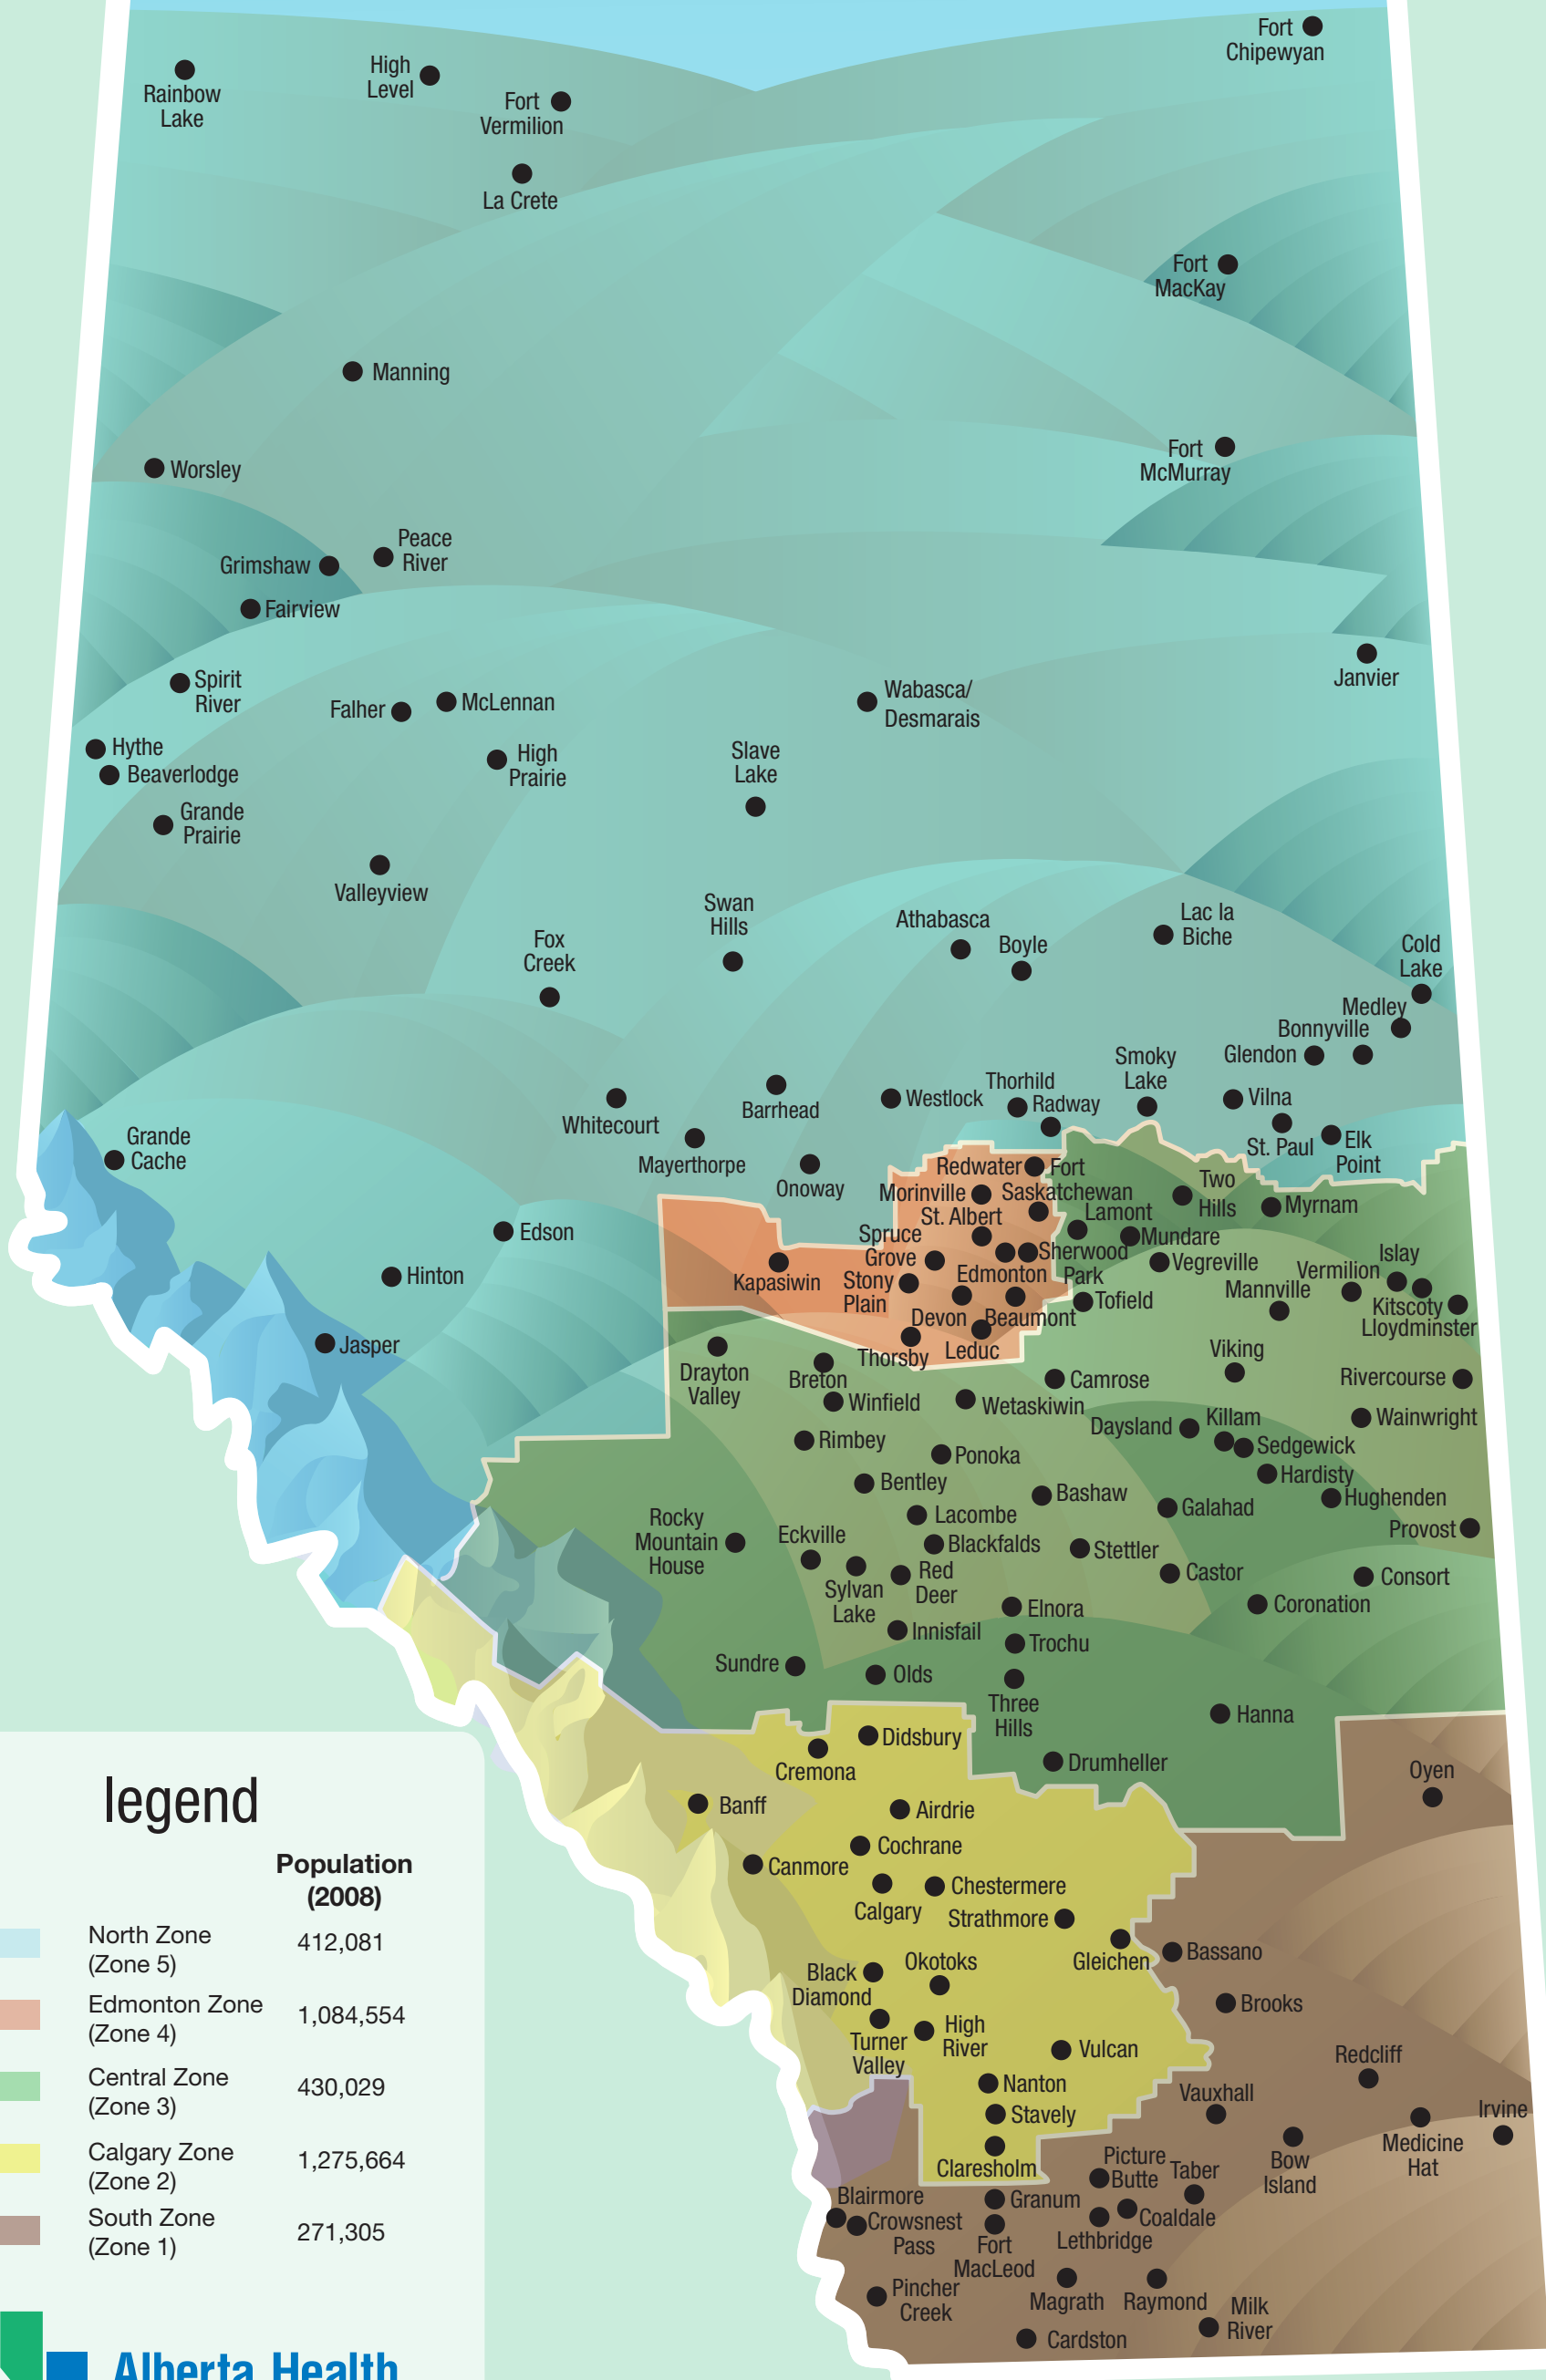

Alberta Health Services Zone Map

Legend

	Population (2008)
North Zone (Zone 5)	412,081
Edmonton Zone (Zone 4)	1,084,554
Central Zone (Zone 3)	430,029
Calgary Zone (Zone 2)	1,275,664
South Zone (Zone 1)	271,305