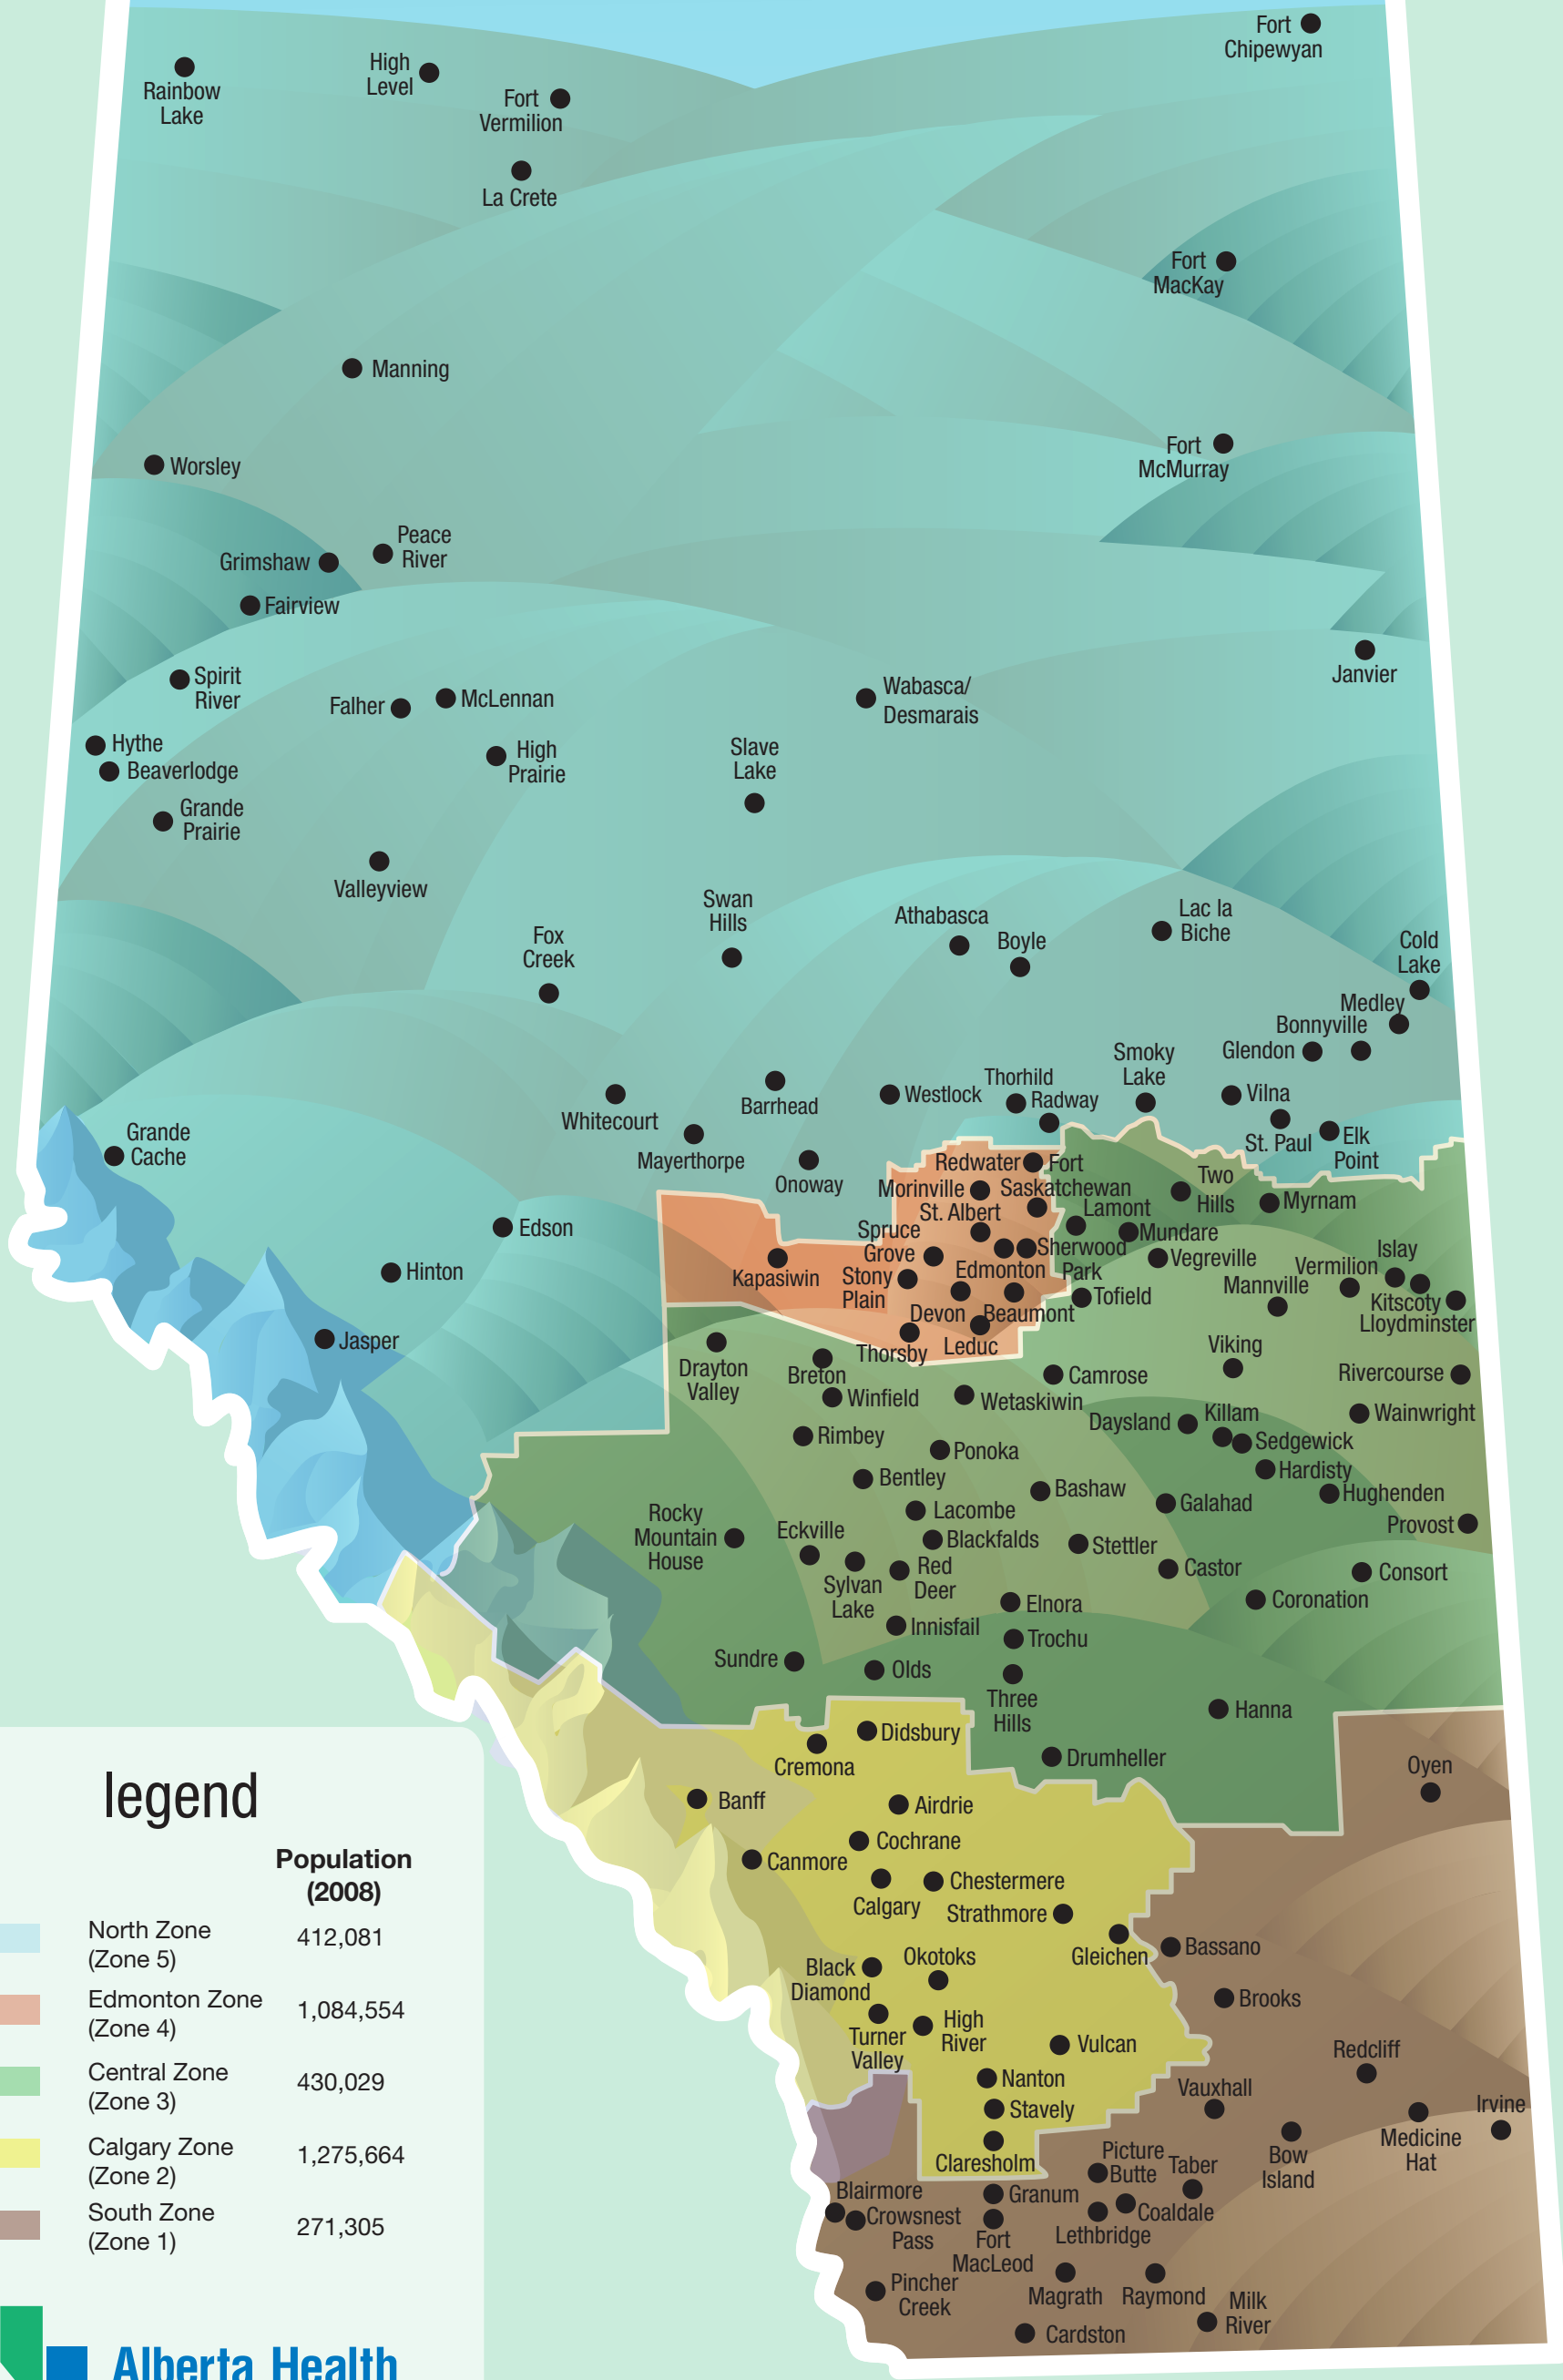

Alberta Health Services Zone Map

Legend

Zone	Population (2008)
North Zone (Zone 5)	412,081
Edmonton Zone (Zone 4)	1,084,554
Central Zone (Zone 3)	430,029
Calgary Zone (Zone 2)	1,275,664
South Zone (Zone 1)	271,305